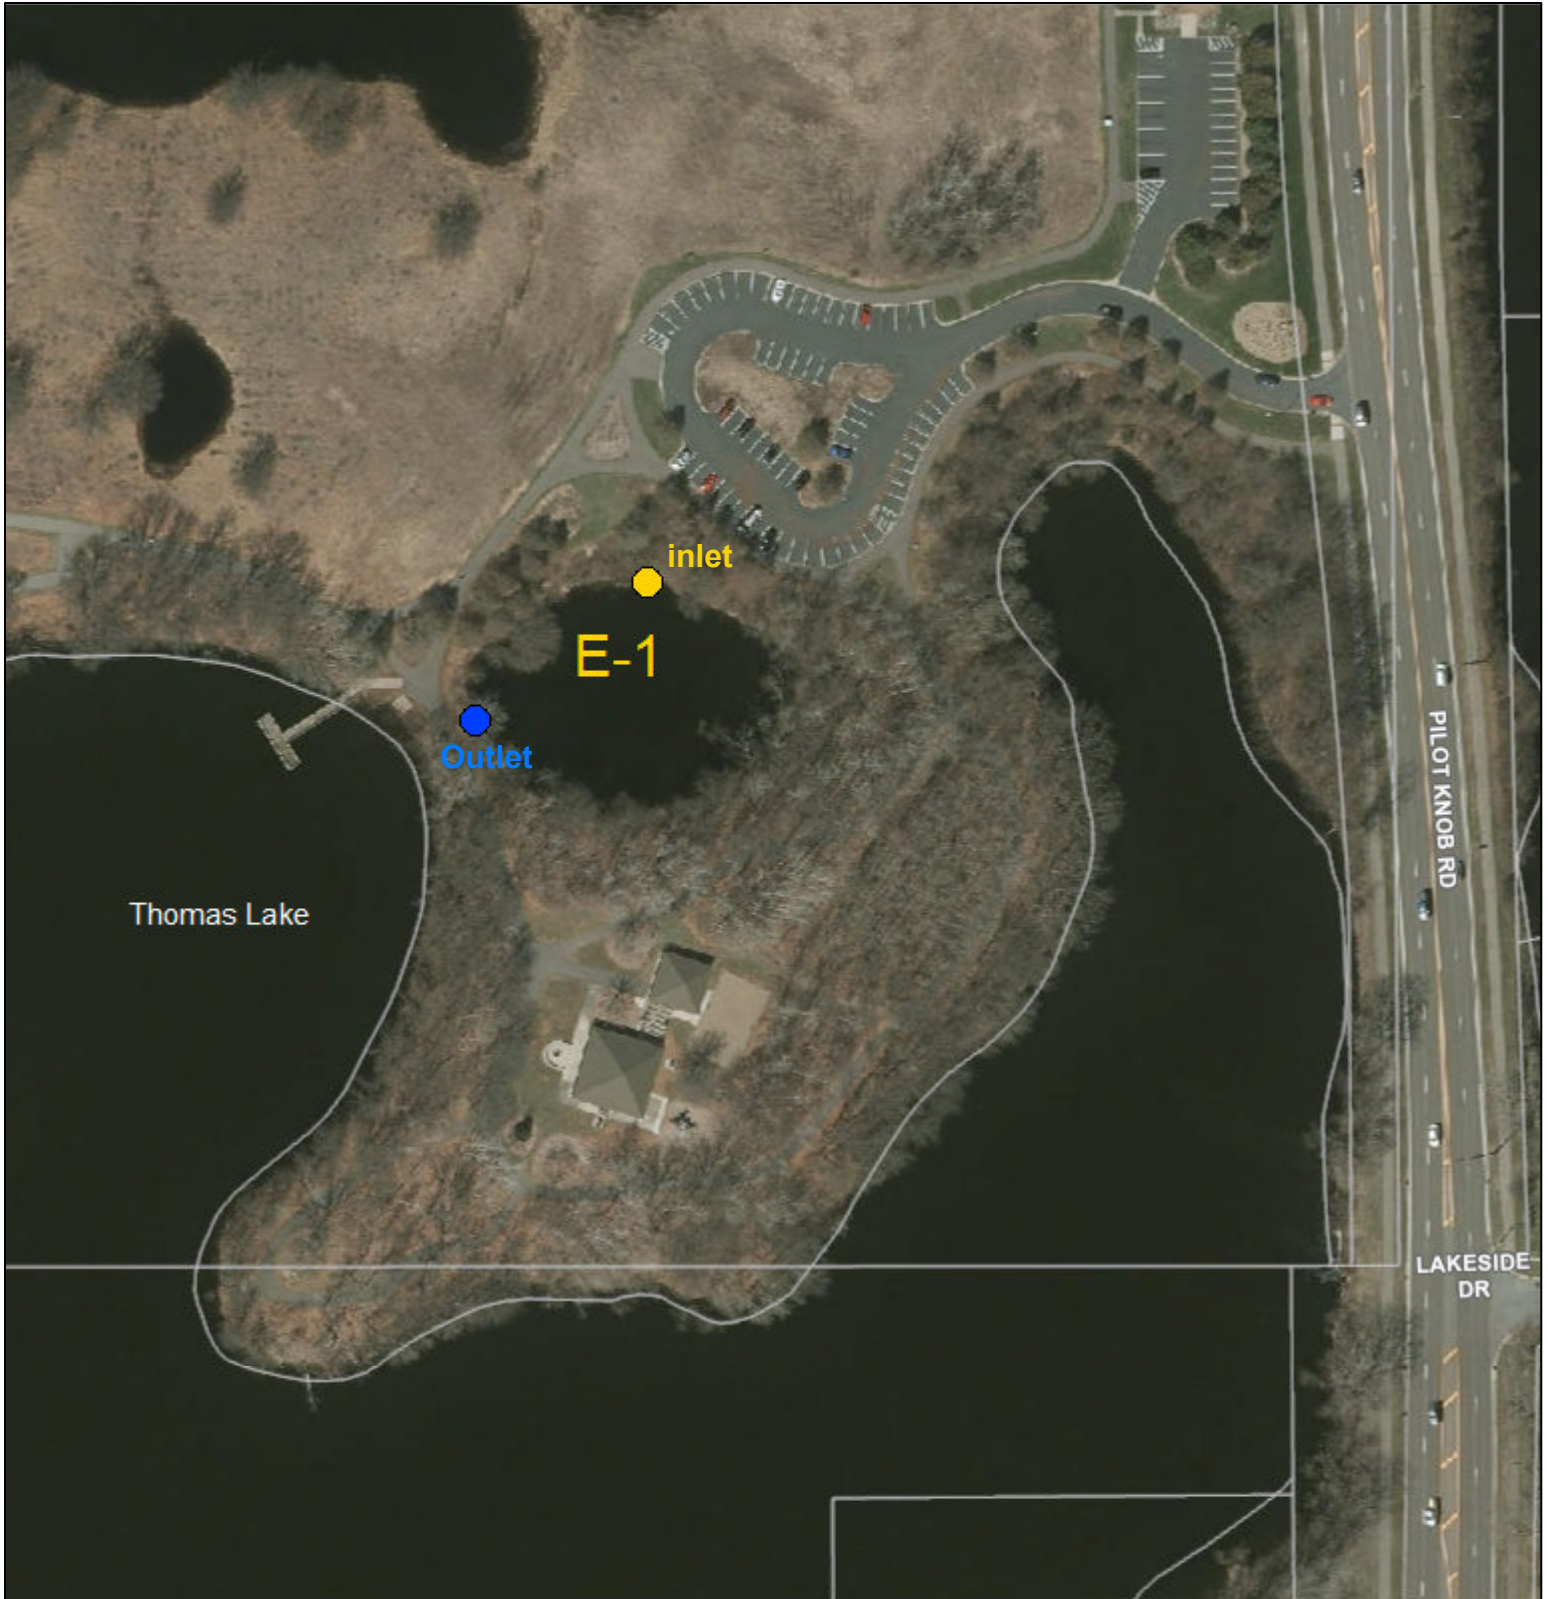

Eagan WHEP 2020 - Thomas Lake Park pond, E-1

1 in = 188 ft

The entrance to Thomas Lake Park is off the west side of Pilot Knob Rd, just north of Cliff Road in Eagan. The pond is the closest one across the bike path from the fishing pier.