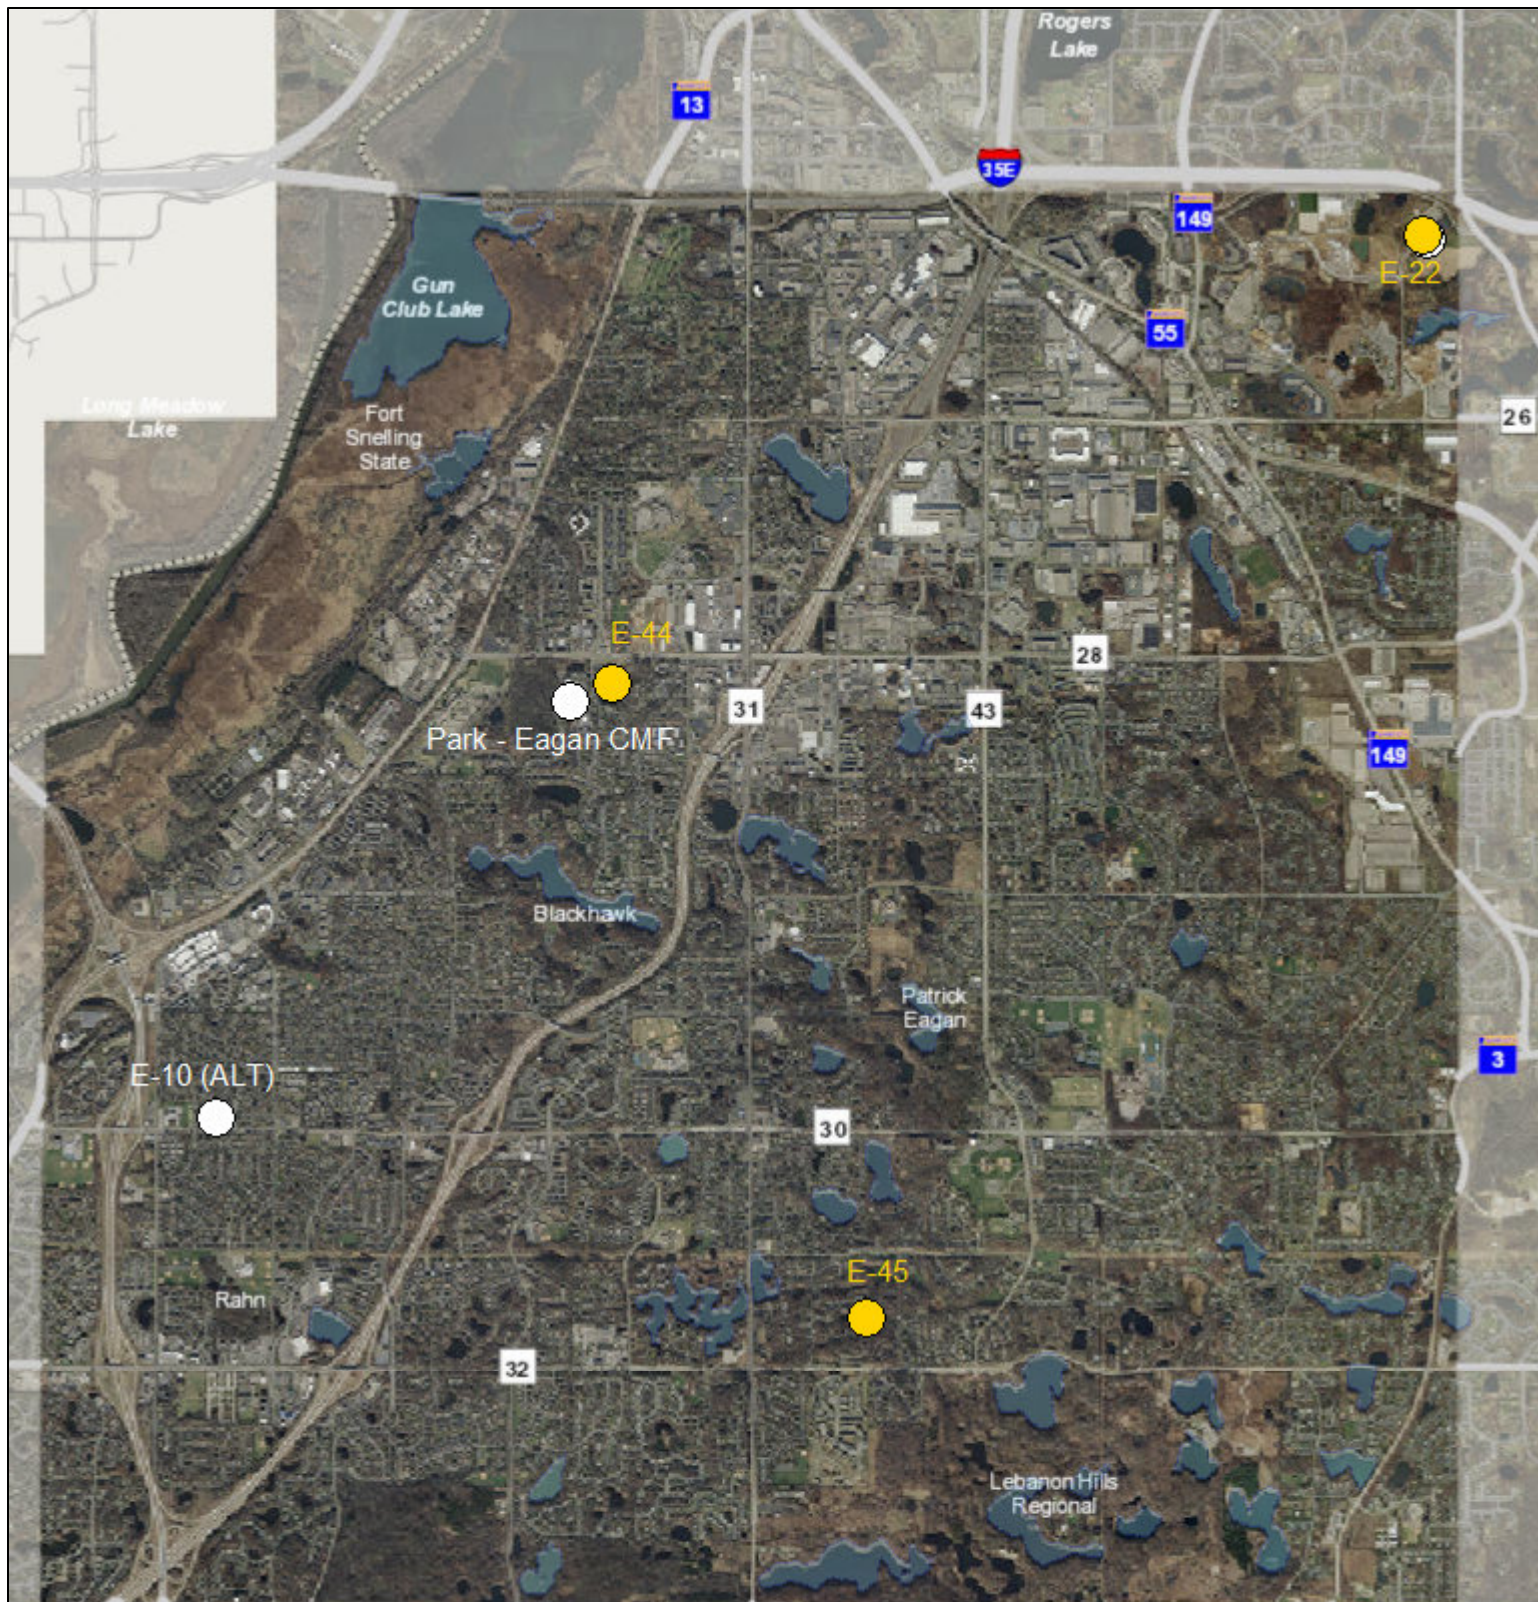

# Eagan WHEP Locations 2019

1 in = 6,019 ft

-  Lakes
-  Aerial Street Names