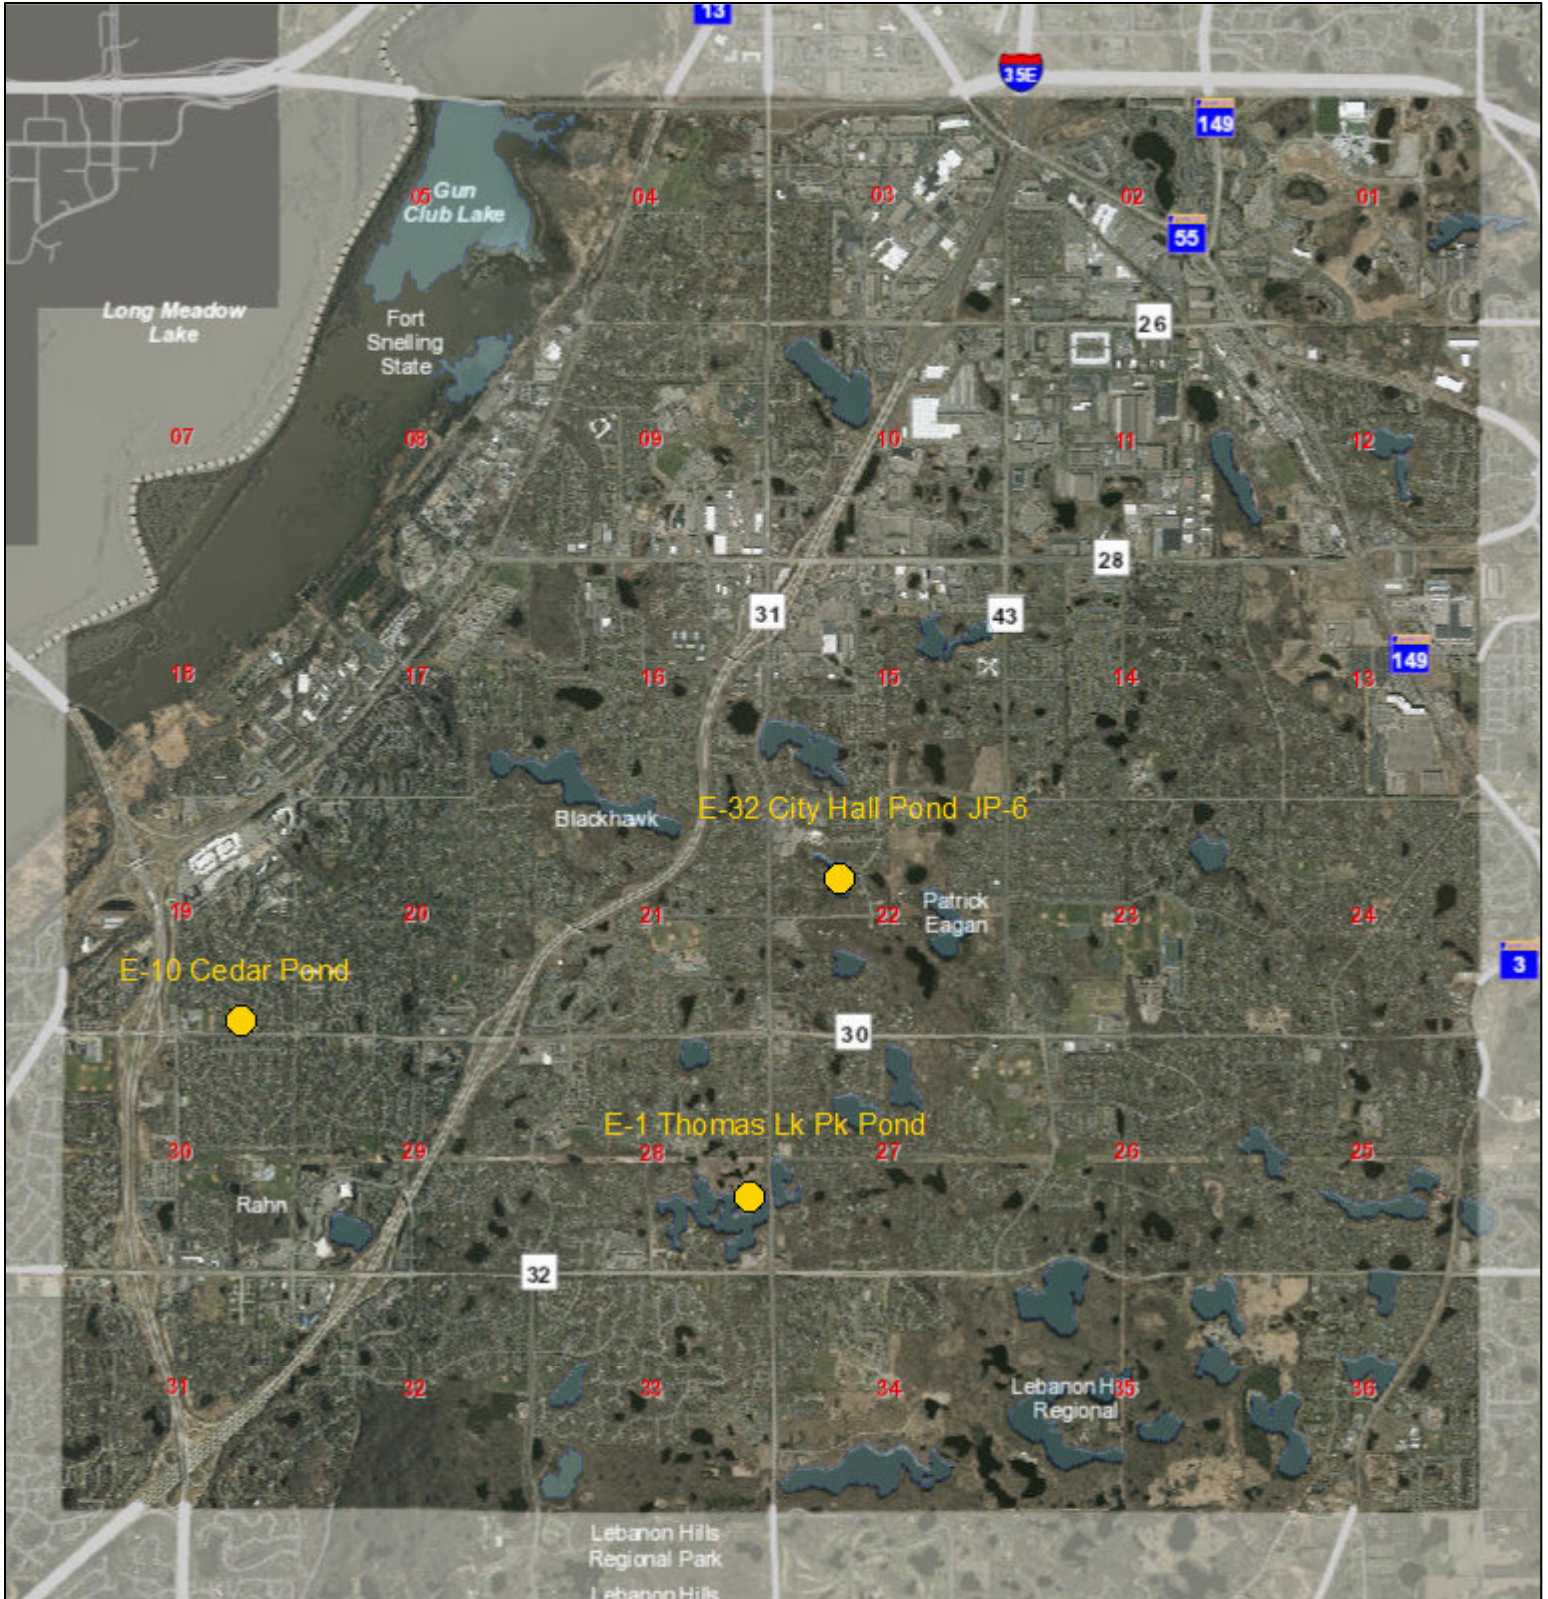

2020 Eagan WHEP site overview

1 in = 6,019 ft

City of Eagan GIS
May 14, 2020

Map Powered by DataLink
from WSB & Associates