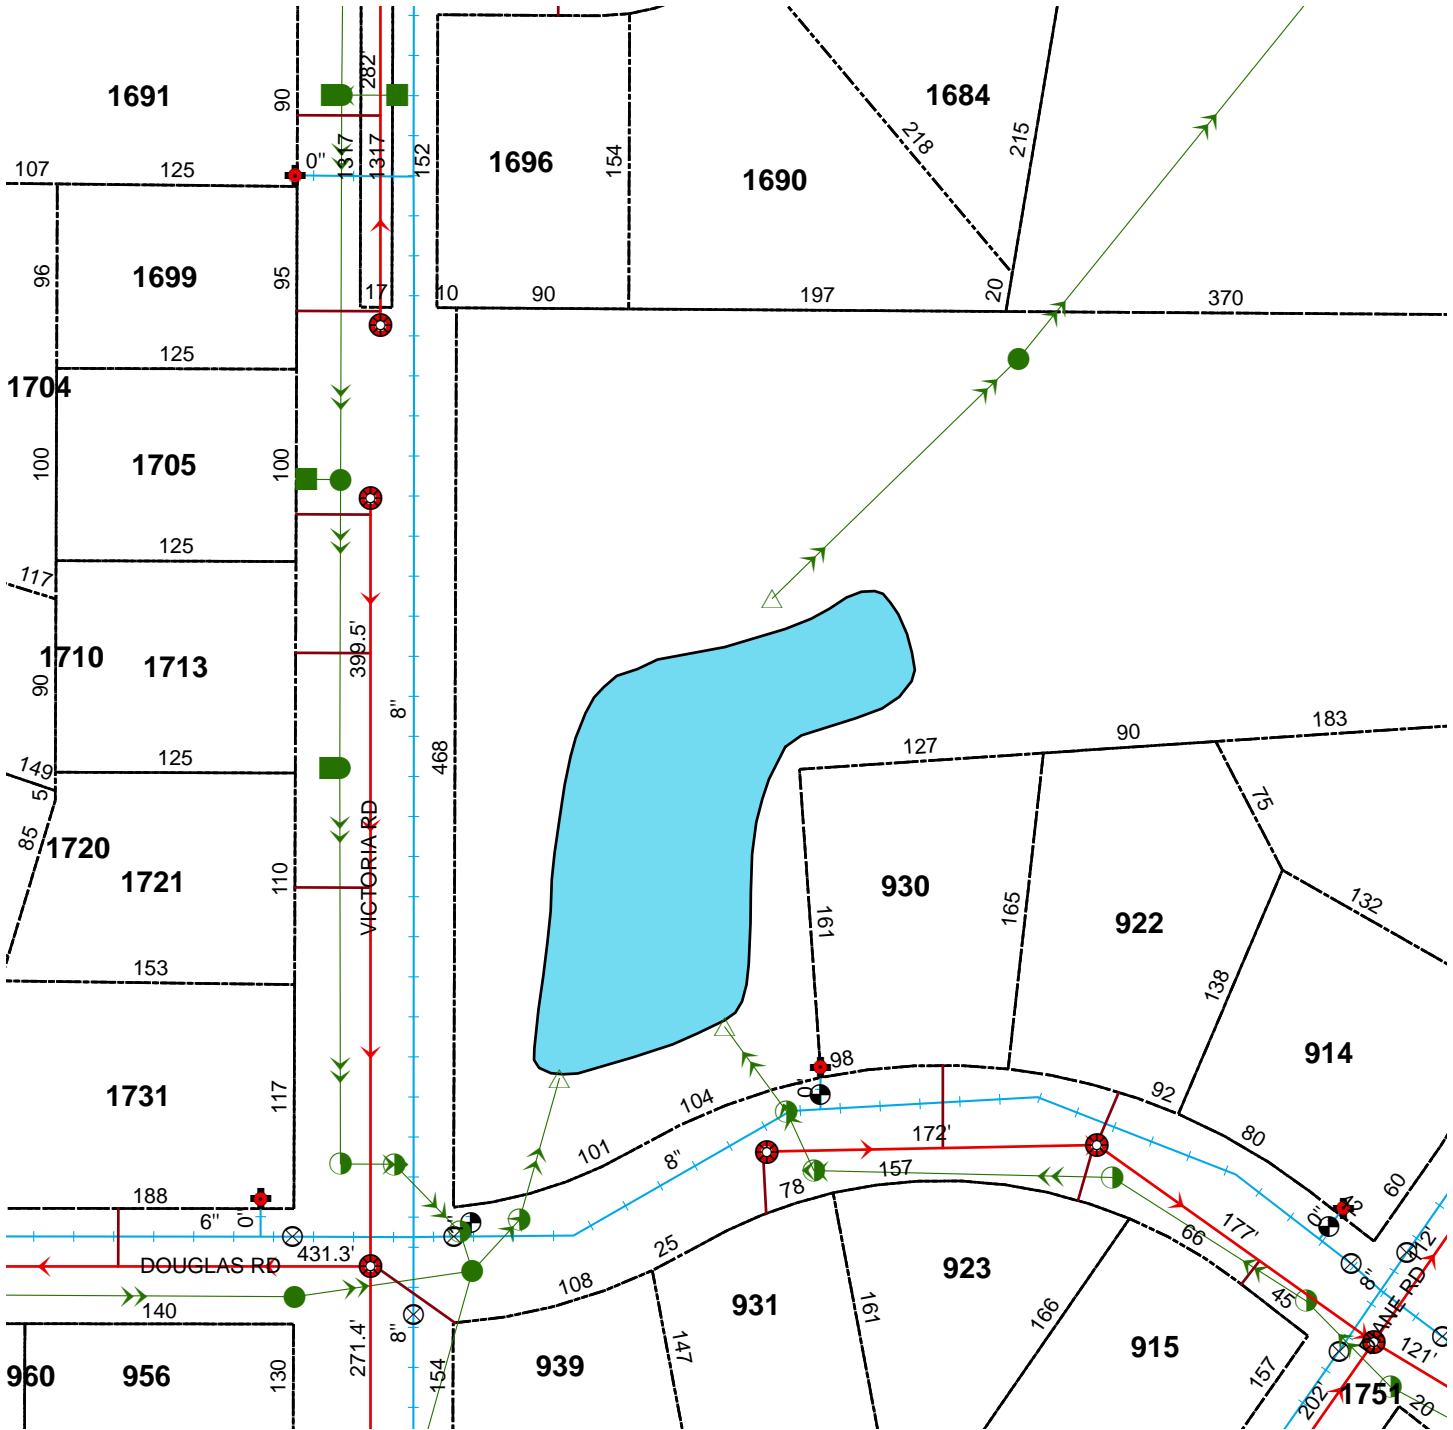

# MH-8 Victoria Pond

5/17/2016

City of  
Mendota  
Heights

### GIS Map Disclaimer:

This data is for informational purposes only and should not be substituted for a true title search, property appraisal, plat, survey, or for zoning verification. The City of Mendota Heights assumes no legal responsibility for the information contained in this data. The City of Mendota Heights, or any other entity from which data was obtained, assumes no liability for any errors or omissions herein. If discrepancies are found, please contact the City of Mendota Heights.

Contact "Gopher State One Call" at 651-454-0002 for utility locations, 48 hours prior to any excavation.